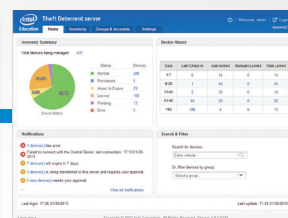

Intel® Education Theft Deterrent